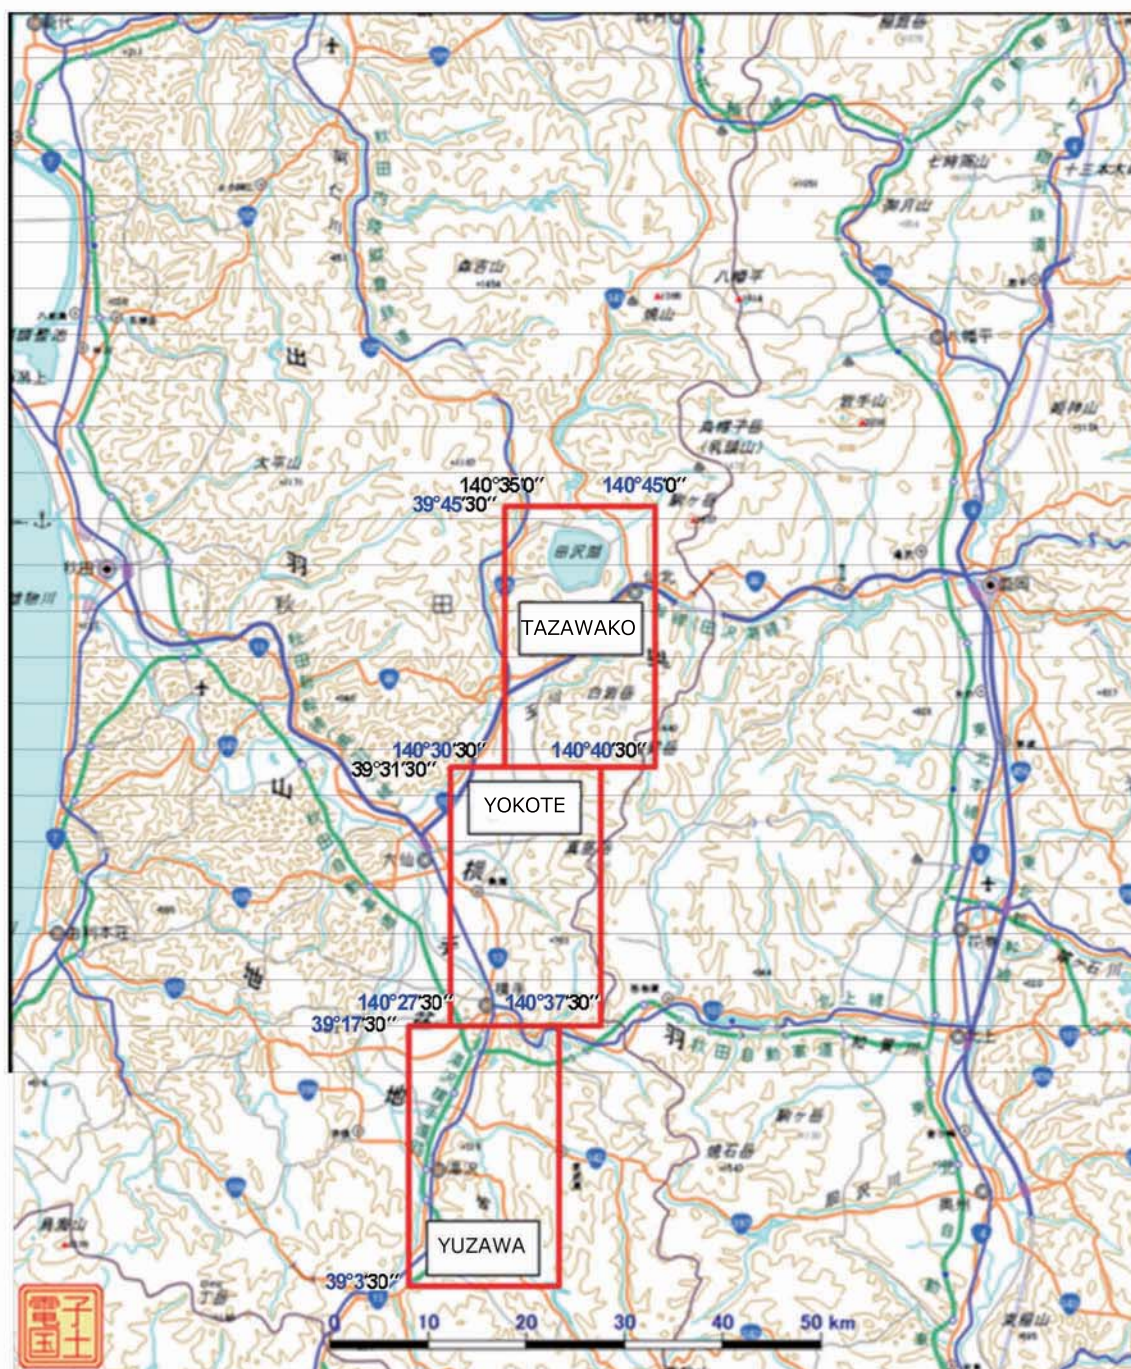

Figure showing areas for making of "Active Fault Map in Urban Area"

The Eastern Boundary Fault Zone of the Yokote Basin and its vicinity; "TAZAWAKO", "YOKOTE" and "YUZAWA"

 Making Area