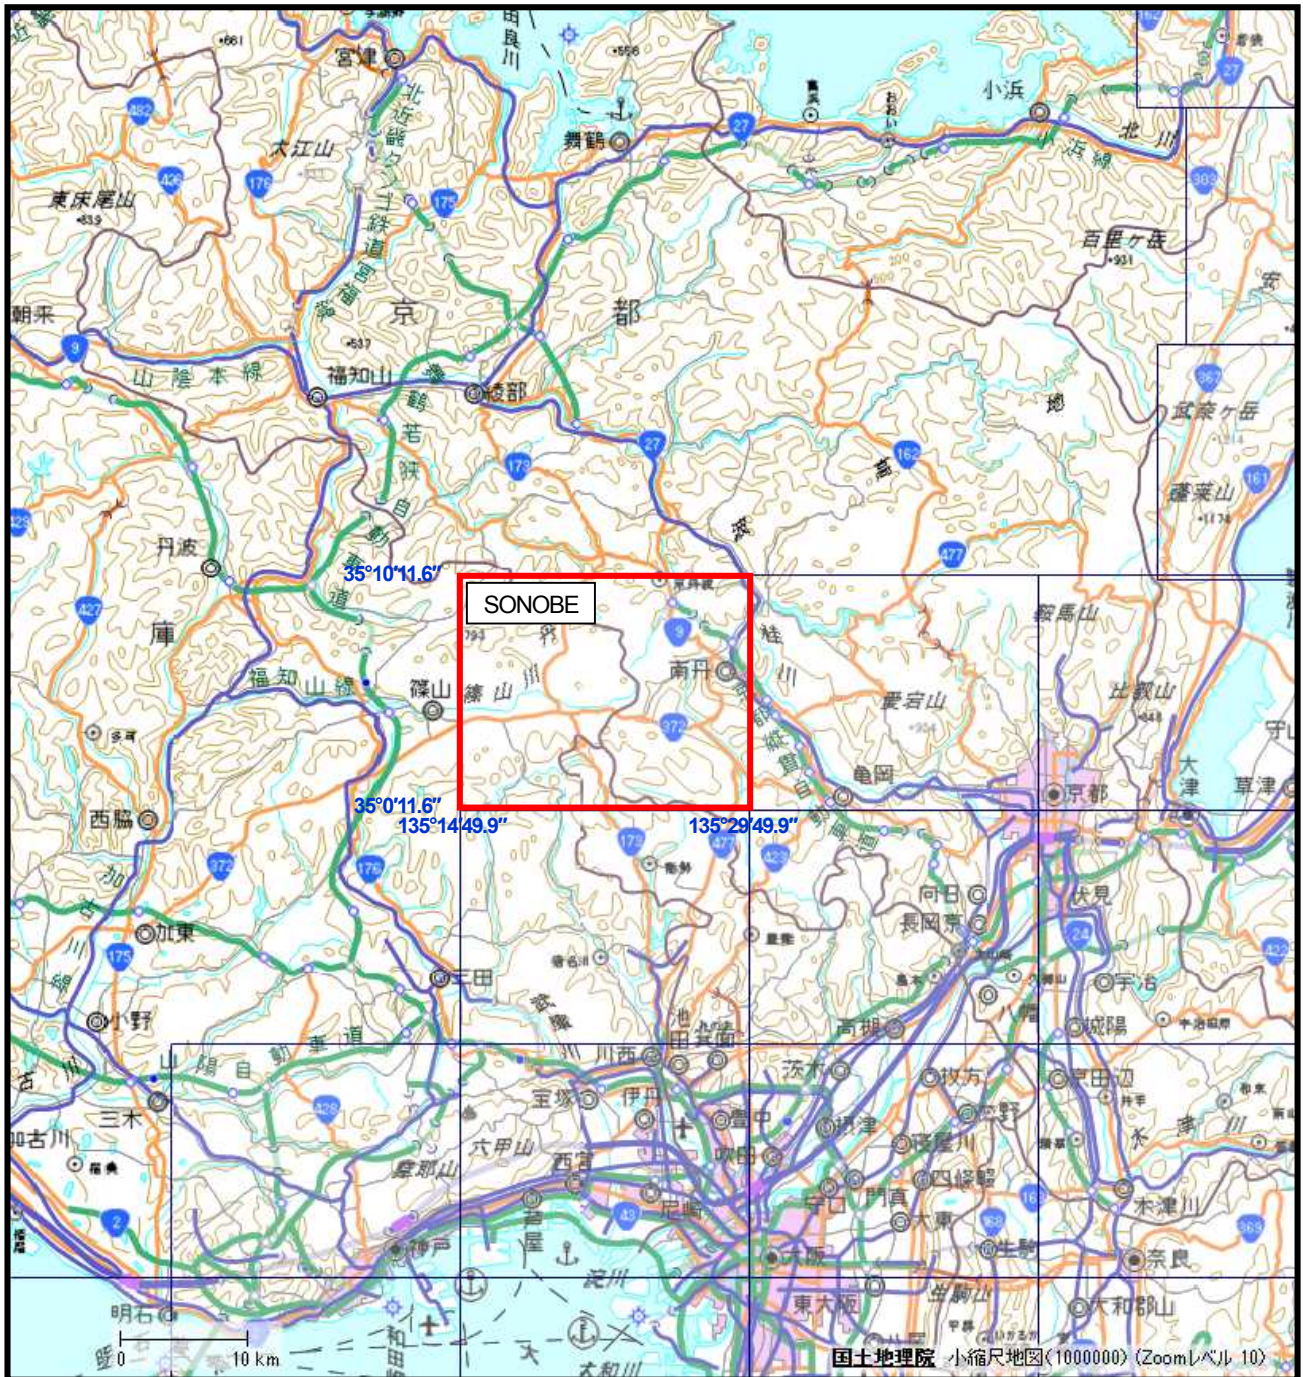

Figure showing area of announced “Active Fault Map in Urban Areas”
(Mitoke-Kyoto Nishiyama Fault Zone and the vicinity)

”SONOBE”

Newly released map area

Completed map areas