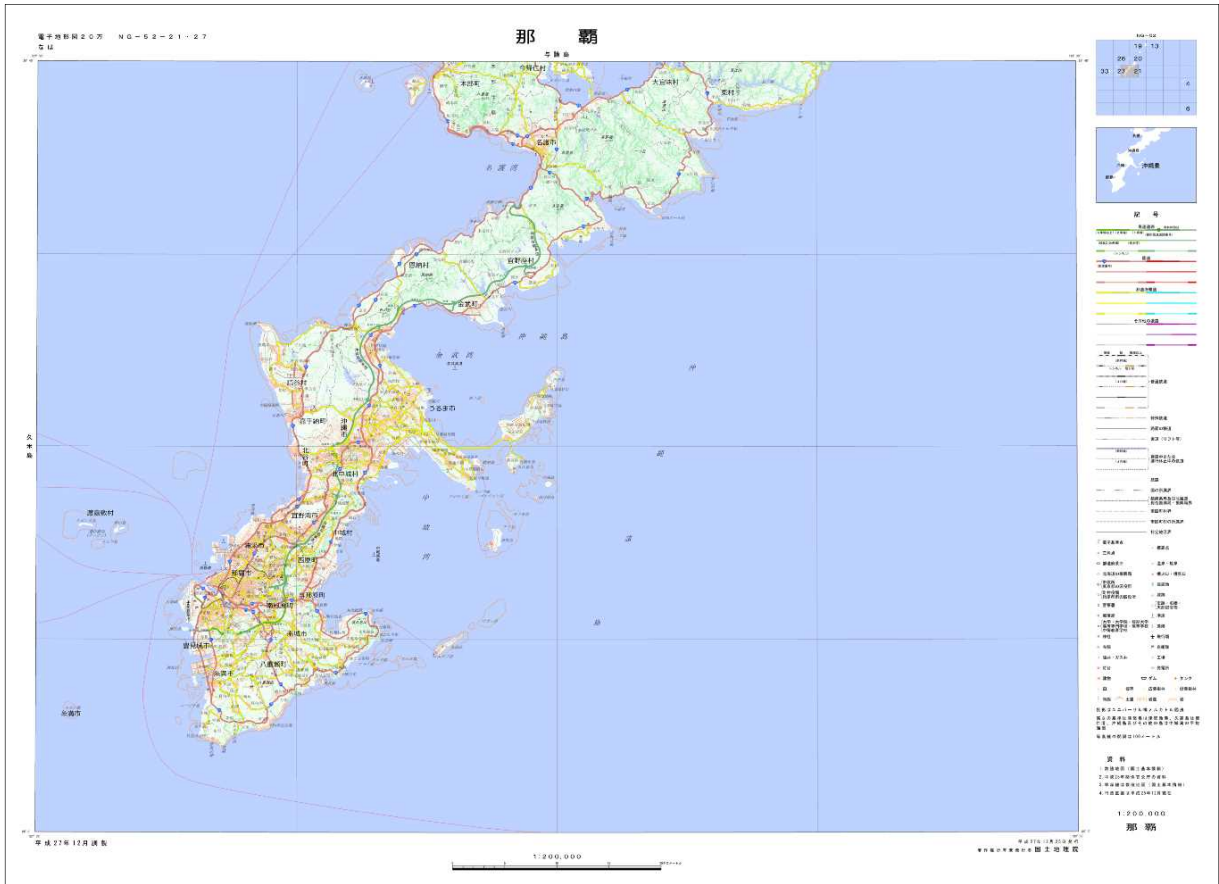

Sample output (with shade, buildings) of the Digital Topographic Map 200000 "Naha"

Entire area of the map

Naha City and its surroundings (actual size)