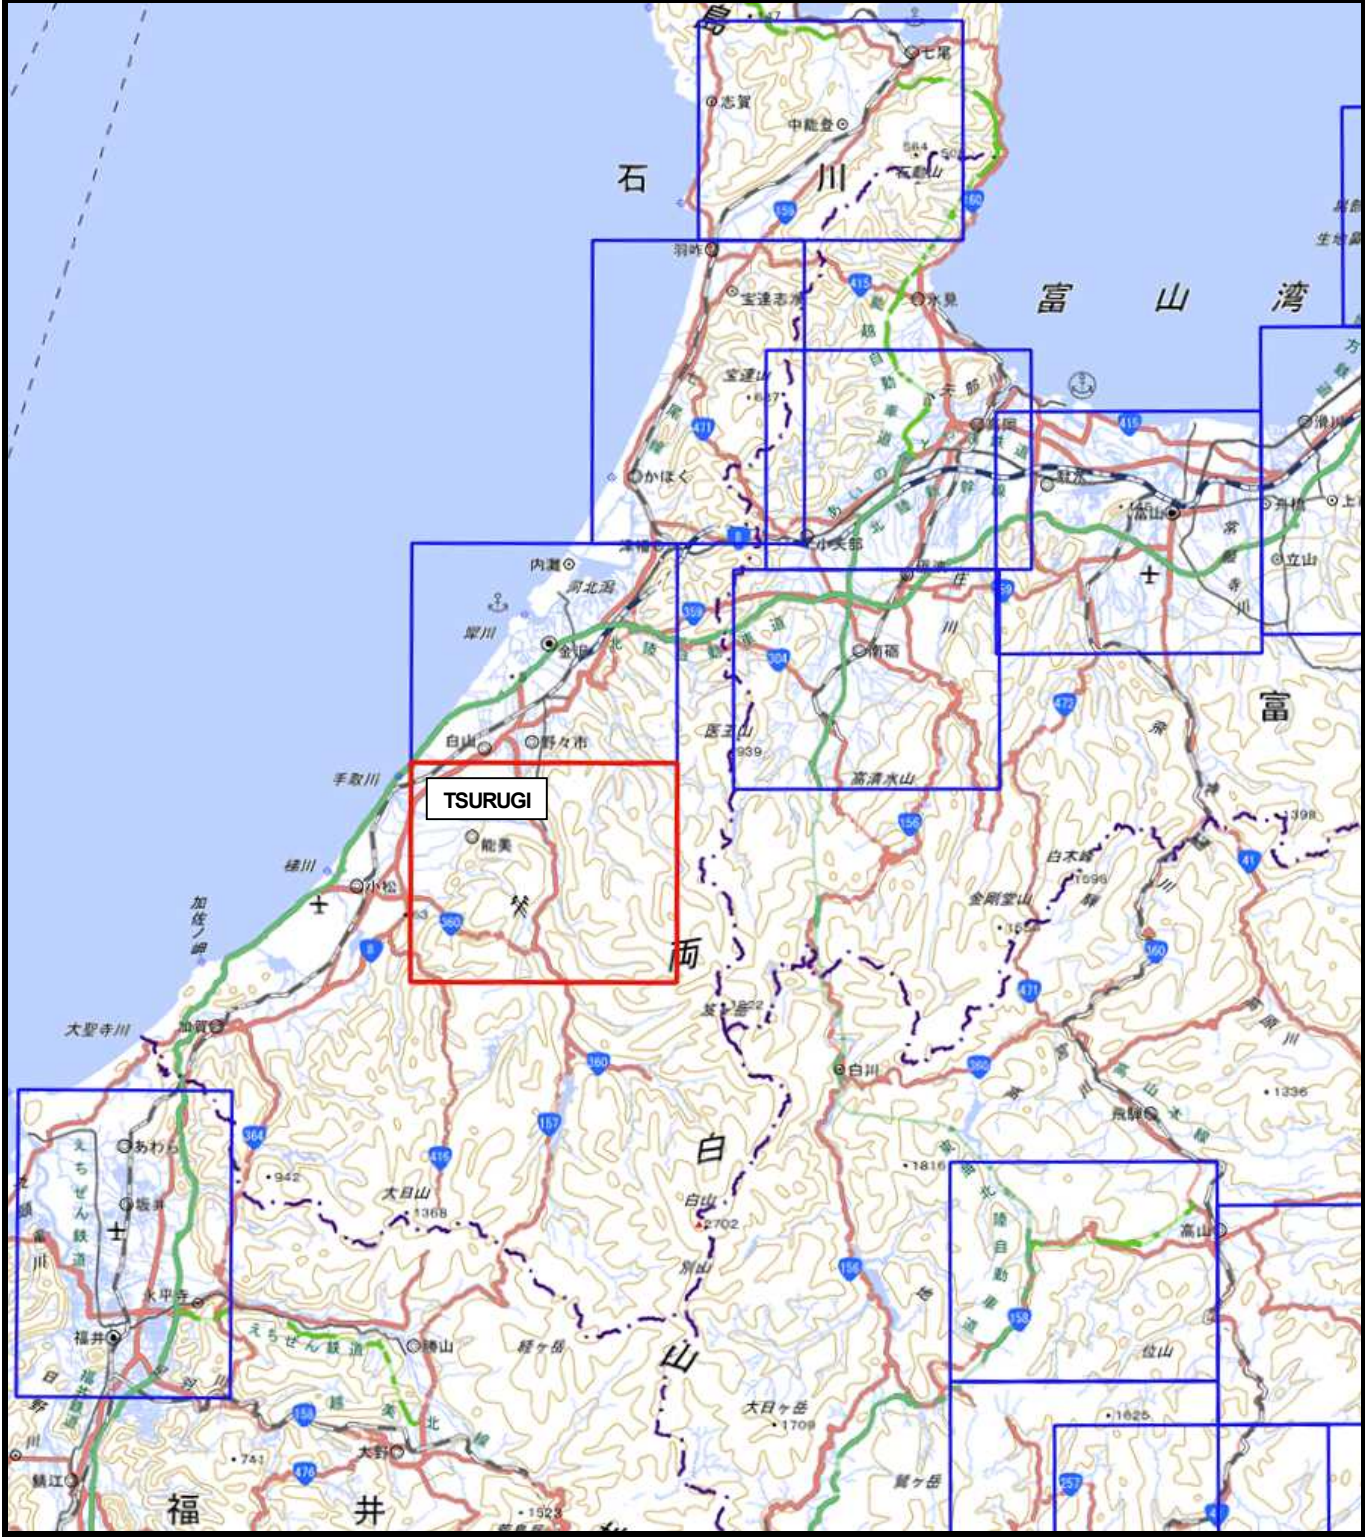

Area of newly released Active Fault Map in Urban Area
(Morimoto-Togashi Fault Zone and the vicinity)

TSURUGI

Newly released map areas

Existing map areas