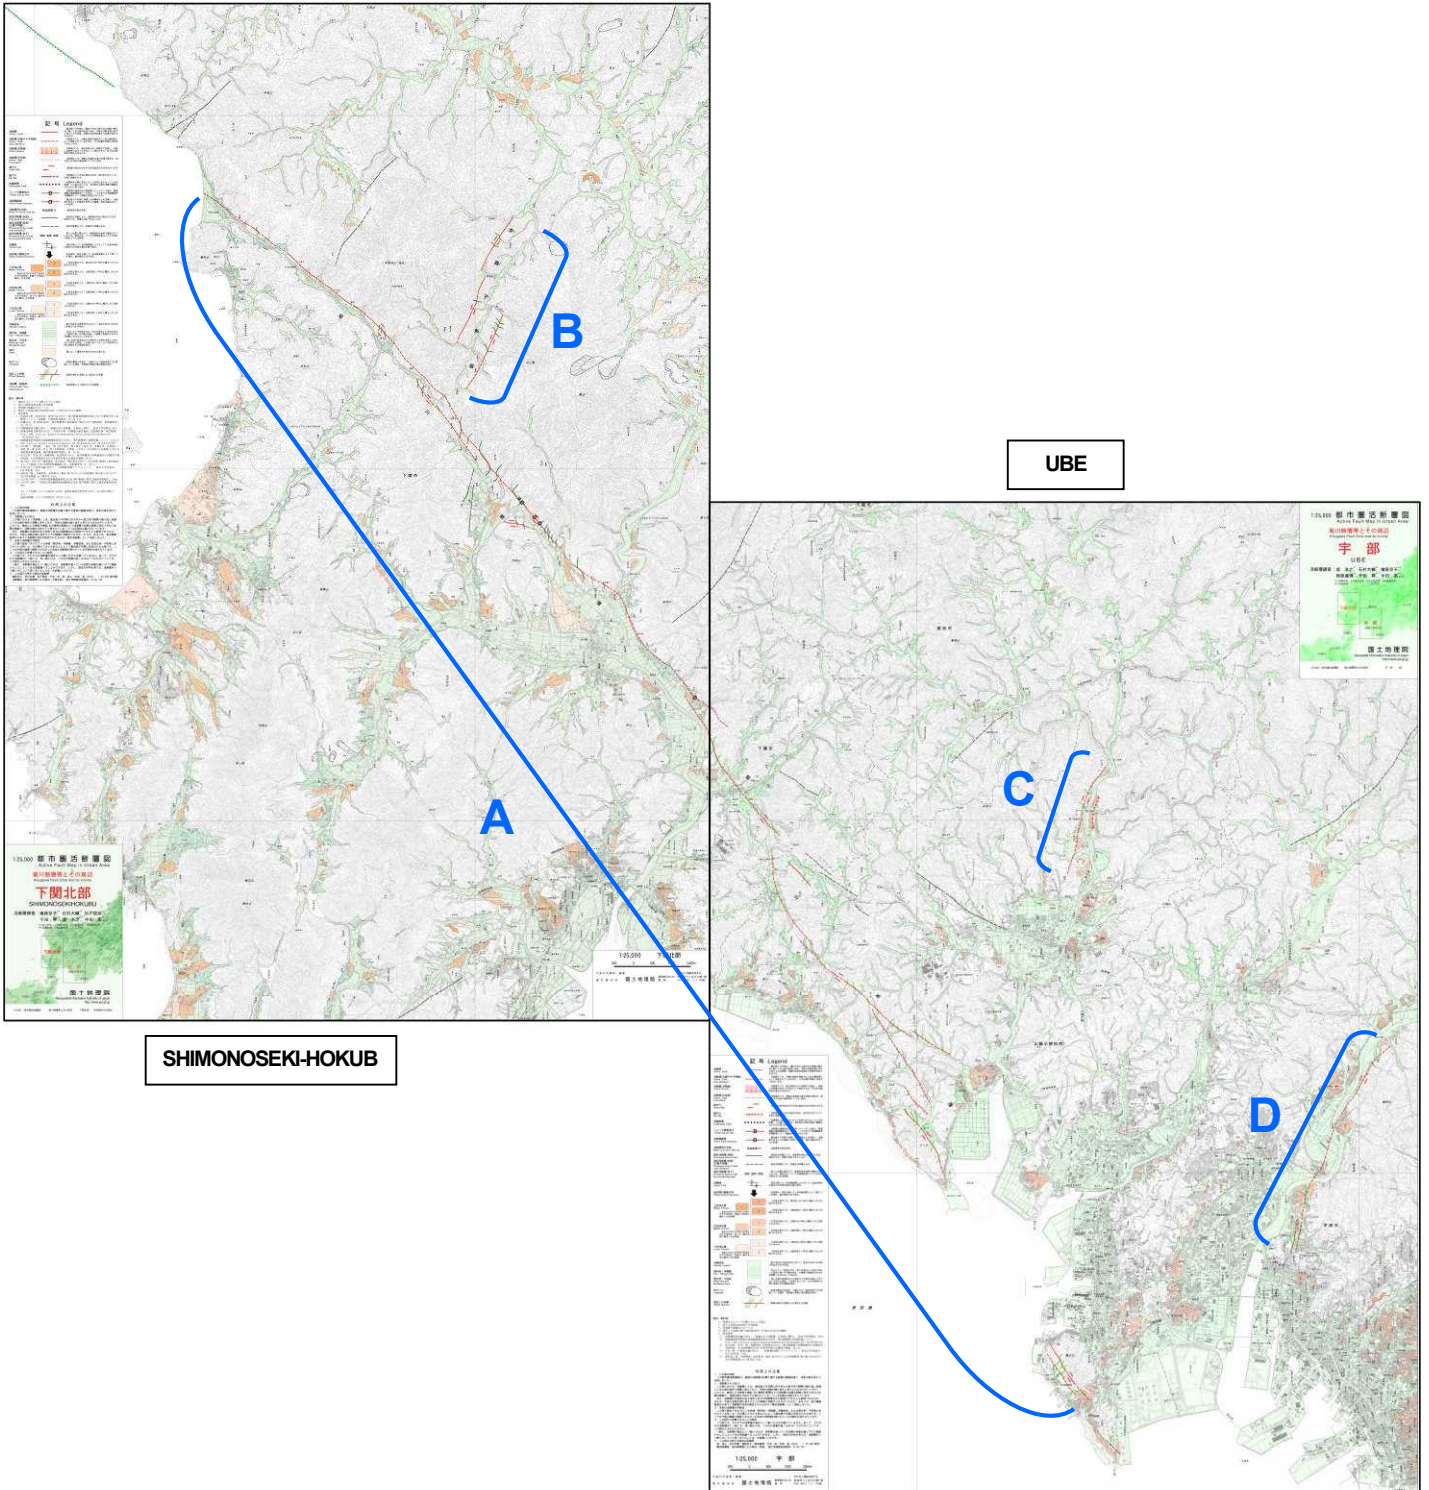

Active Fault Map in Urban Area

“SHIMONOSEKI-HOKUBU” and “UBE”

A: Kikugawa Fault

B: Mukuroji Fault

C: Active Fault from Matsugase to kamonosho, Sanyo-Onoda City

D: Active Fault from Jiseiji to Bunkyodai, UBE City